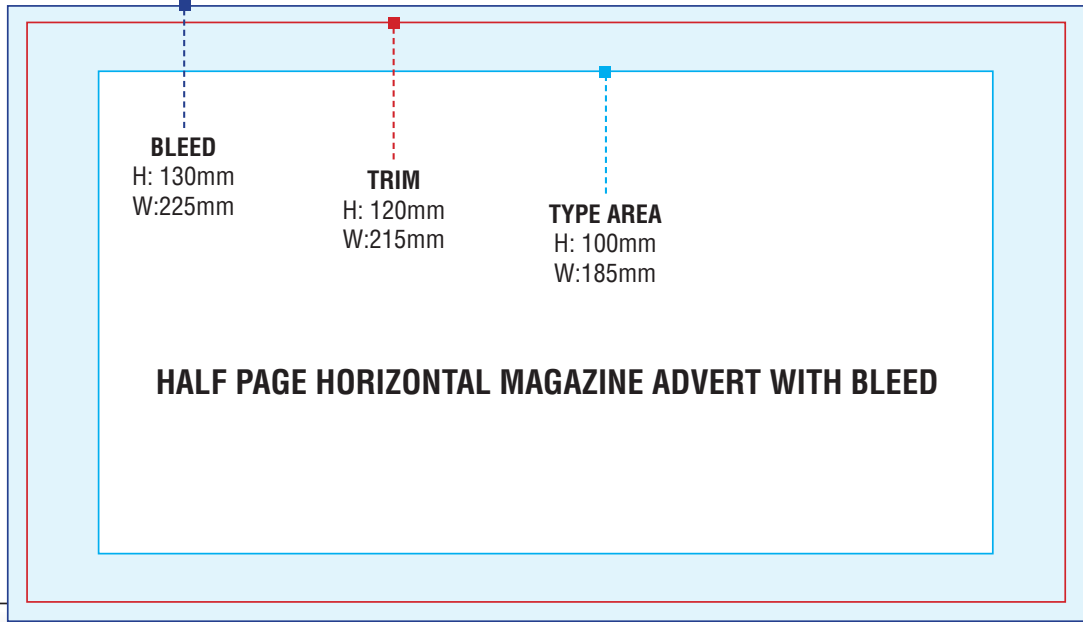

Dive in to life on the coast